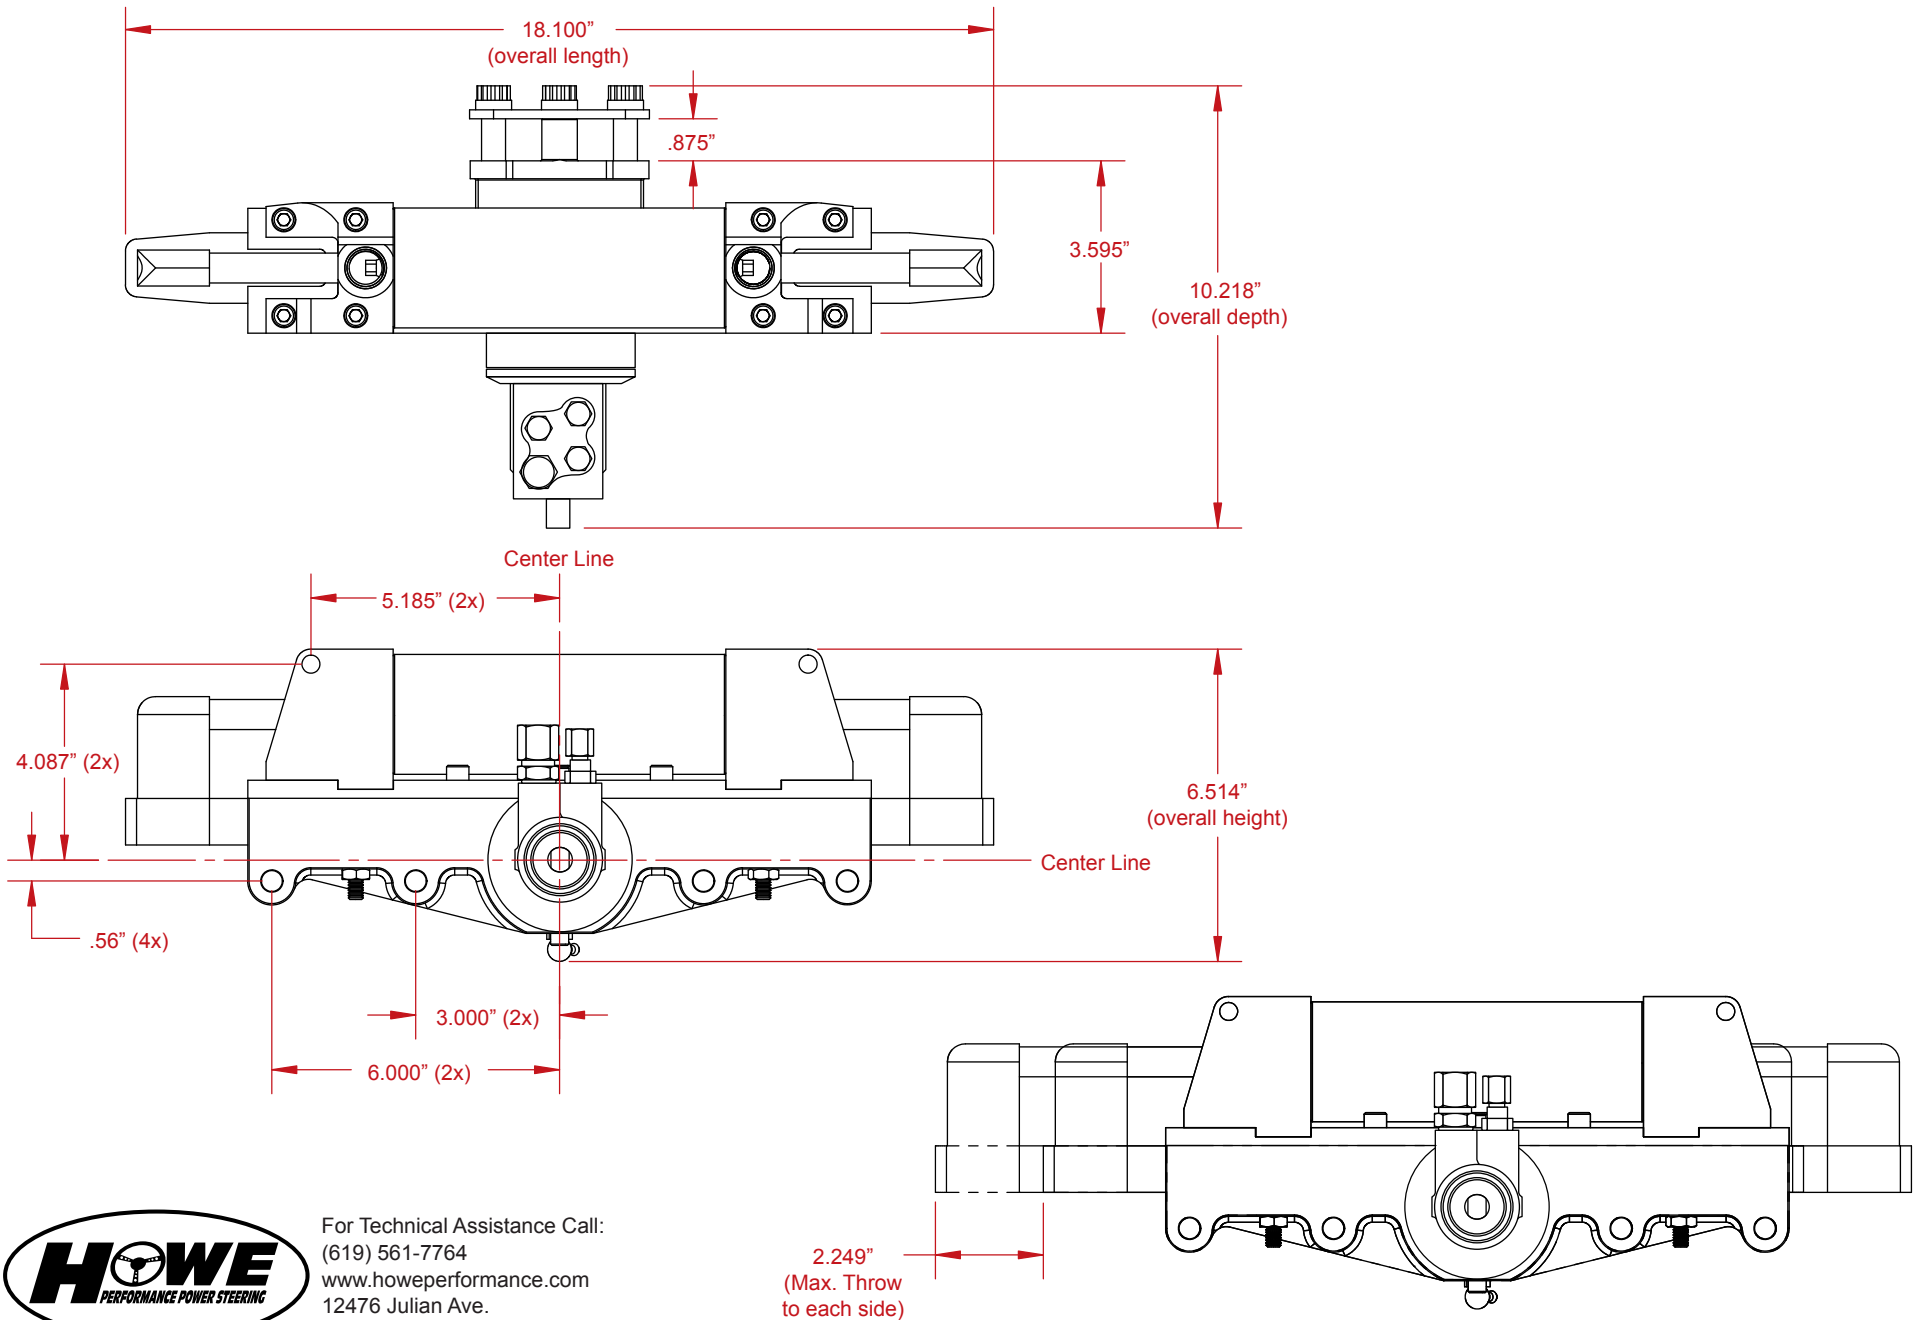

# 2.5" Power Rack Standard (Part #106) - 1:1 Ratio

For Technical Assistance Call:  
 (619) 561-7764  
[www.howepowerperformance.com](http://www.howepowerperformance.com)  
 12476 Julian Ave.  
 Lakeside, CA 92040